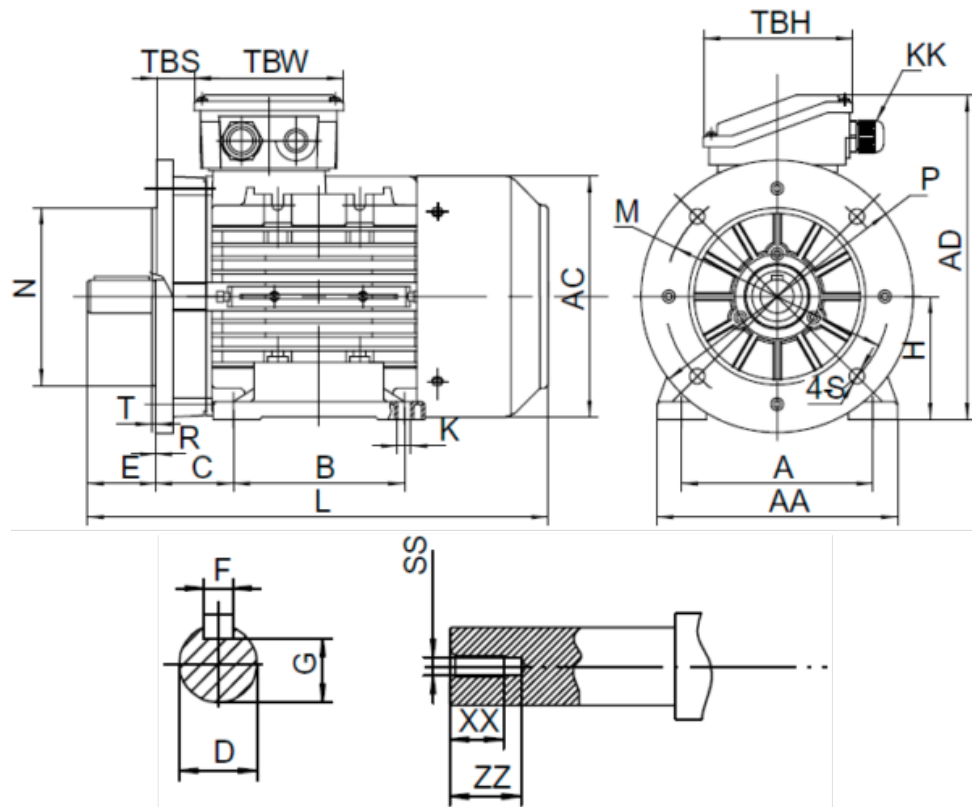

Data Sheet

Article number: 2518005502270140

Description: Kleedrive T3A 112M2-2 5.5kw 2800 rpm UL/CSA
3x400/690V 50 HZ IP55 B35 Eff=88,1%

Measures

A = 190	F = 8	TBW = 118
AA = 224	G = 24	XX = 22
AC = Ø220	H = 112	ZZ = 30
AD = 283	HD = 171	
B = 140	L = 397	
C = 70	SS = M10	
D = Ø28	TBH = 118	
E = 60	TBS = 33	